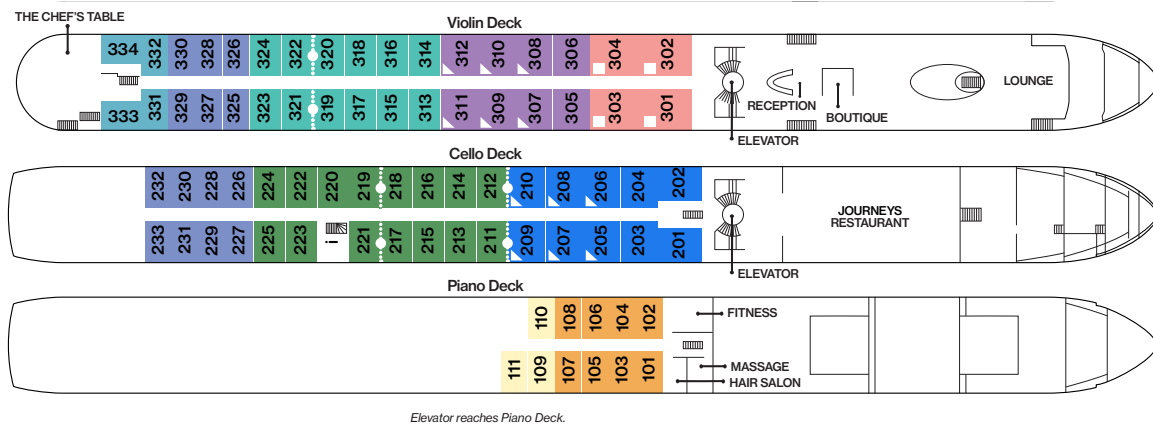

Twin Balcony Stateroom

The Chef's Table

ONBOARD FEATURES

- » Panoramic Lounge with bar, piano and dance floor
- » Walking track, Sun Deck pool and fitness room
- » Hair salon and massage services (additional costs apply)
- » Entertainment-On-Demand with high-speed Internet, movies, music and English-language TV
- » Marble bathrooms, multi-jet showers, soothing bath products, cotton bathrobes, slippers and hair dryer
- » Generous closet and storage space with in-room safe
- » Individually controlled air conditioning in stateroom
- » Connecting staterooms and triple/quad occupancy available in select staterooms

Elevator reaches Piano Deck.

TECHNICAL DATA - AMASIENA

Length: 443 ft. Width: 38 ft. Crew: 51 Staterooms: 78 Passengers: 156 Registry: Switzerland

Travel Protection: Please ask your travel advisor about travel protection options or contact your local provider.